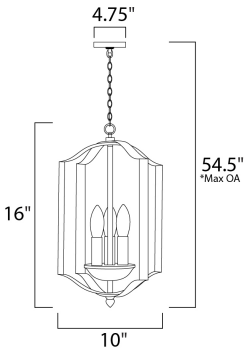

\*max overall height

**MEASUREMENTS**

- DIMENSION : 10" L x 10" W x 16" H
- MAX OAH : 54.5" OAH
- CANOPY : 4.75" W x 0.75" H x 4.75" L
- HANGING WEIGHT : 5.15 lb

**LAMPING**

- INPUT VOLTAGE : 120V
- BULB : 3 x 60W Incandescent E12 Candelabra , 180W Total
- BULB INCLUDED : (Not Included)
- DIMMABLE : Yes